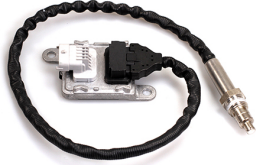

Heavy Duty Nox Sensor

PART #	2900-008	POSITION	INLET
		APPLICATION	VOLVO D11 D13 2010-2018 MACK MP7 MP8
MAKE	VOLVO & MACK	NOTES	SNS 12V
		OE NUMBERS	VO 22303390 A2C93782100-01

PART #	2900-009	POSITION	OUTLET
		APPLICATION	VOLVO D11 D13 2010-2018 MACK MP7 MP8
MAKE	VOLVO & MACK	NOTES	SNS 12V
		OE NUMBERS	VO 22303391 A2C9378200-01