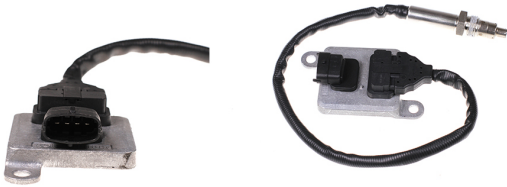

PART #	2900-026	POSITION	INLET
		APPLICATION	
MAKE	CUMMINS	NOTES	SNS 24V
		OE NUMBERS	4326867NX, 4326867 A045S161, A2C95994000-01

PART #	2900-027	POSITION	OUTLET
		APPLICATION	
MAKE	CUMMINS	NOTES	SNS 24V
		OE NUMBERS	4326864NX, 4326864 A045S158, A2C95992900-01

Heavy Duty Nox Sensor

PART #	2900-006	POSITION	INLET
		APPLICATION	DD13, DD15, DD16 2016-2018
MAKE	DETROIT	NOTES	SNS 12V
		OE NUMBERS	A0101532228 A0101532228 / 002

PART #	2900-007	POSITION	OUTLET
		APPLICATION	DD13, DD15, DD16 2010-2016
MAKE	DETROIT	NOTES	SNS 12V
		OE NUMBERS	A0101532328, A2C89603300-1 A0101532328/0002

PART #	2900-020	POSITION	INLET
		APPLICATION	DD13, DD15, DD16 2010-2016
MAKE	DETROIT	NOTES	SNS 12V
		OE NUMBERS	A0101531928, A2C89603500-01 A0101531928/0002

Heavy Duty Nox Sensor

PART #	2900-014	POSITION	DOWNSTREAM
		APPLICATION	RAM 2500-5500 Lower 2013-2015
MAKE	DODGE	NOTES	SNS 12V
		OE NUMBERS	68085740AA