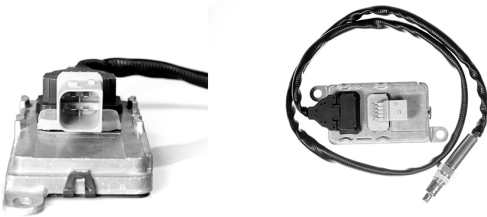

Heavy Duty Nox Sensor

PART #	2900-012	POSITION	INLET
		APPLICATION	ISX 12, ISX 15 2008-2010
MAKE	CUMMINS	NOTES	
		OE NUMBERS	3687334RX 2894941

PART #	2900-013	POSITION	OUTLET
		APPLICATION	ISX 12, ISX 15 2011-2018
MAKE	CUMMINS	NOTES	SNS 12V
		OE NUMBERS	4326872RX, A045S169 4326872, A2C95992000-01

PART #	2900-019	POSITION	OUTLET
		APPLICATION	ISX 12, ISX 15, ISB 6.7L 2010-2012
MAKE	CUMMINS	NOTES	
		OE NUMBERS	2894944

PART #	2900-022	POSITION	INLET
		APPLICATION	2016
MAKE	CUMMINS	NOTES	SNS 12V
		OE NUMBERS	4326870RX A045S167, 3687930