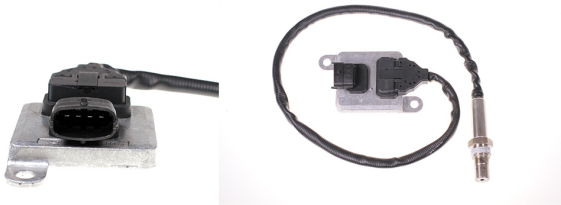

**COMING
SOON**

PART #	2900-016	POSITION	DOWNSTREAM
		APPLICATION	RAM 3500, 4500, 5500 6.7L DIESEL 2011-2012
MAKE	DODGE	NOTES	SNS 12V
		OE NUMBERS	05149216AB

PART #	2900-017	POSITION	INLET
		APPLICATION	RAM 2500, 3500 6.7L 2013-2018
MAKE	DODGE	NOTES	SNS 12V
		OE NUMBERS	68210084AA